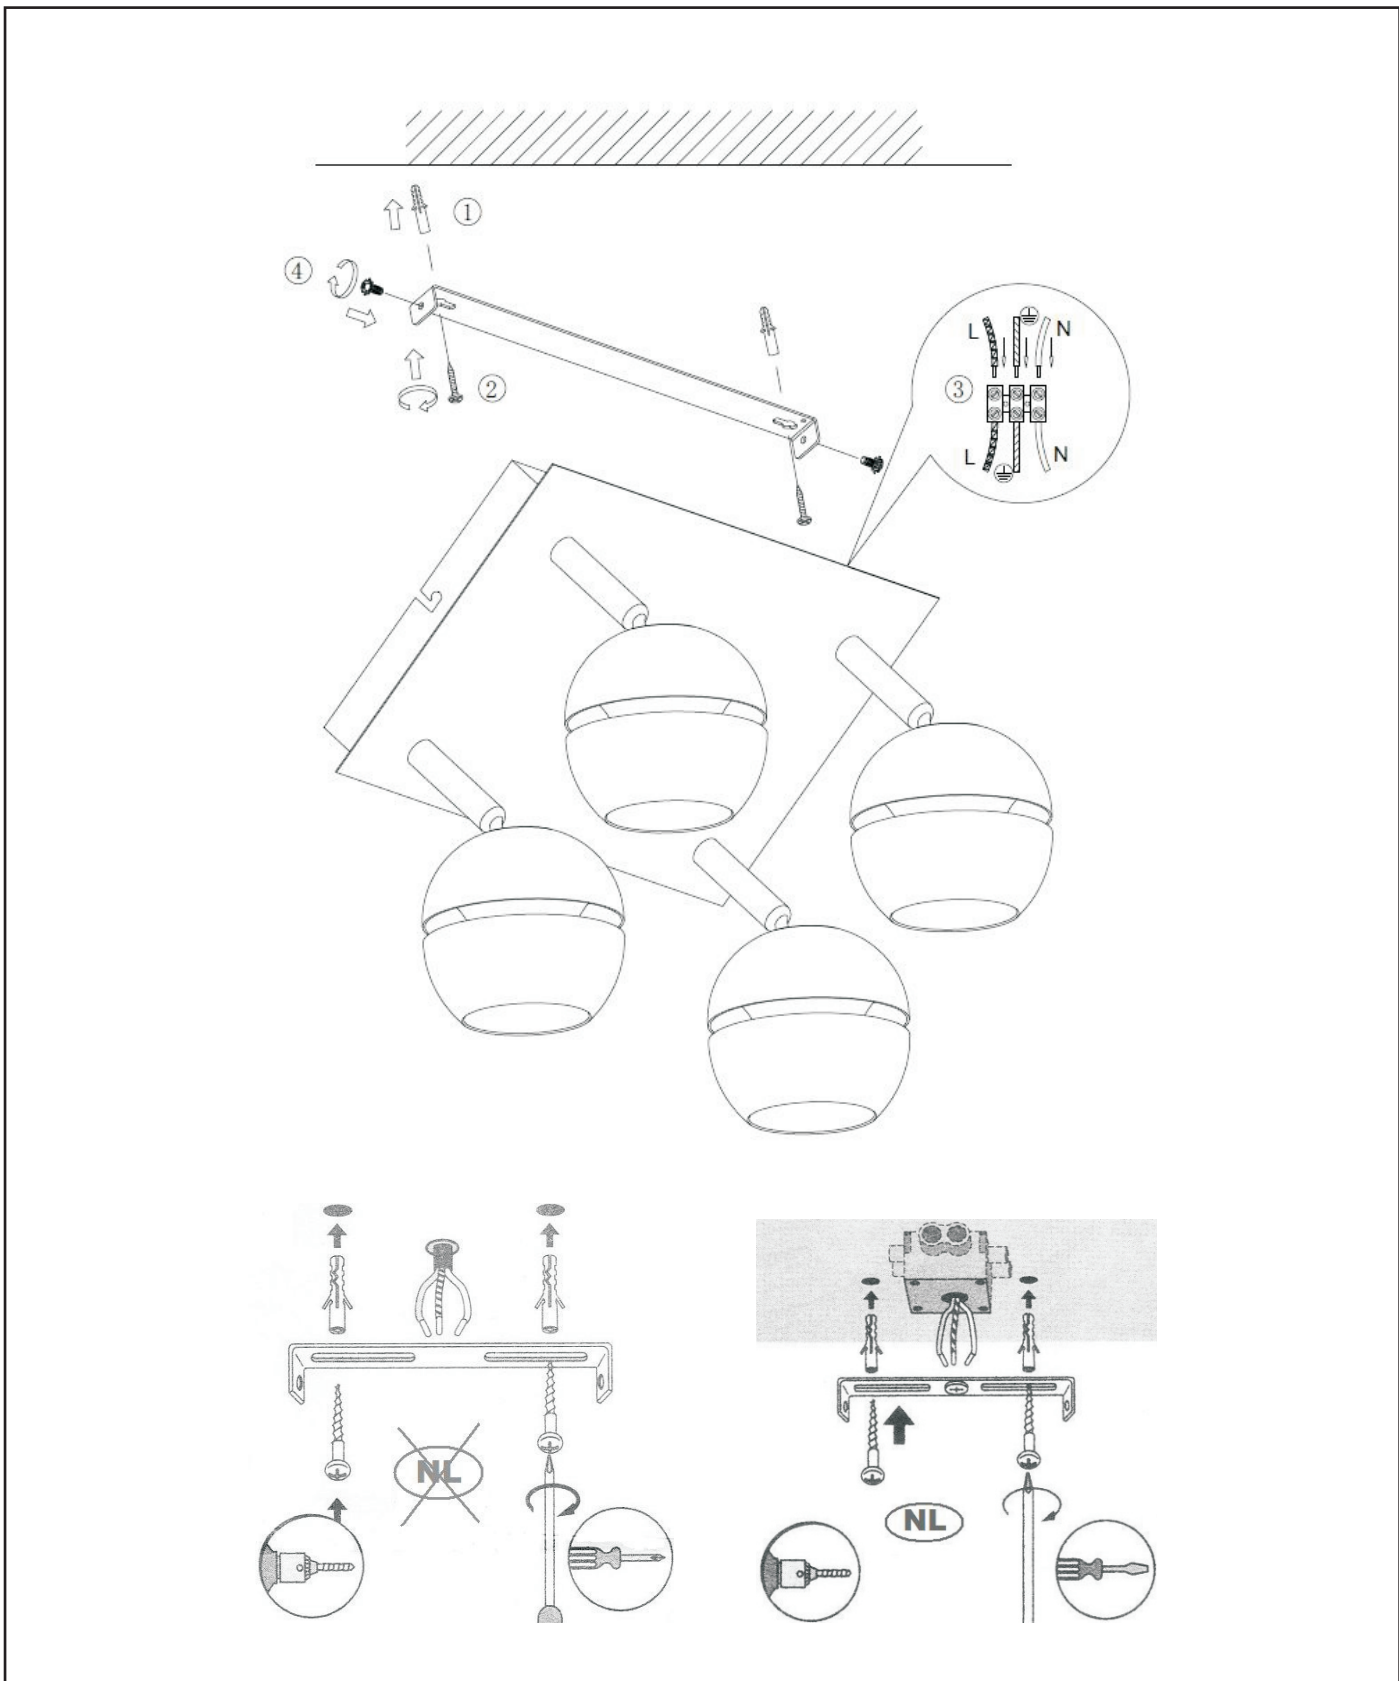

LUCIDE

INSTALLATION DRAWING SPECIFICATIONS

Dit product bevat een lichtbron van energie-efficiëntieklasse F
Ce produit contient une source lumineuse de classe énergétique F
This product contains a light source of energy efficiency class F
Dieses Produkt enthält eine Lichtquelle der Energieeffizienzklasse F
Ten produkt zawiera ród o wiat a o klasie efektywno ci energetycznej F