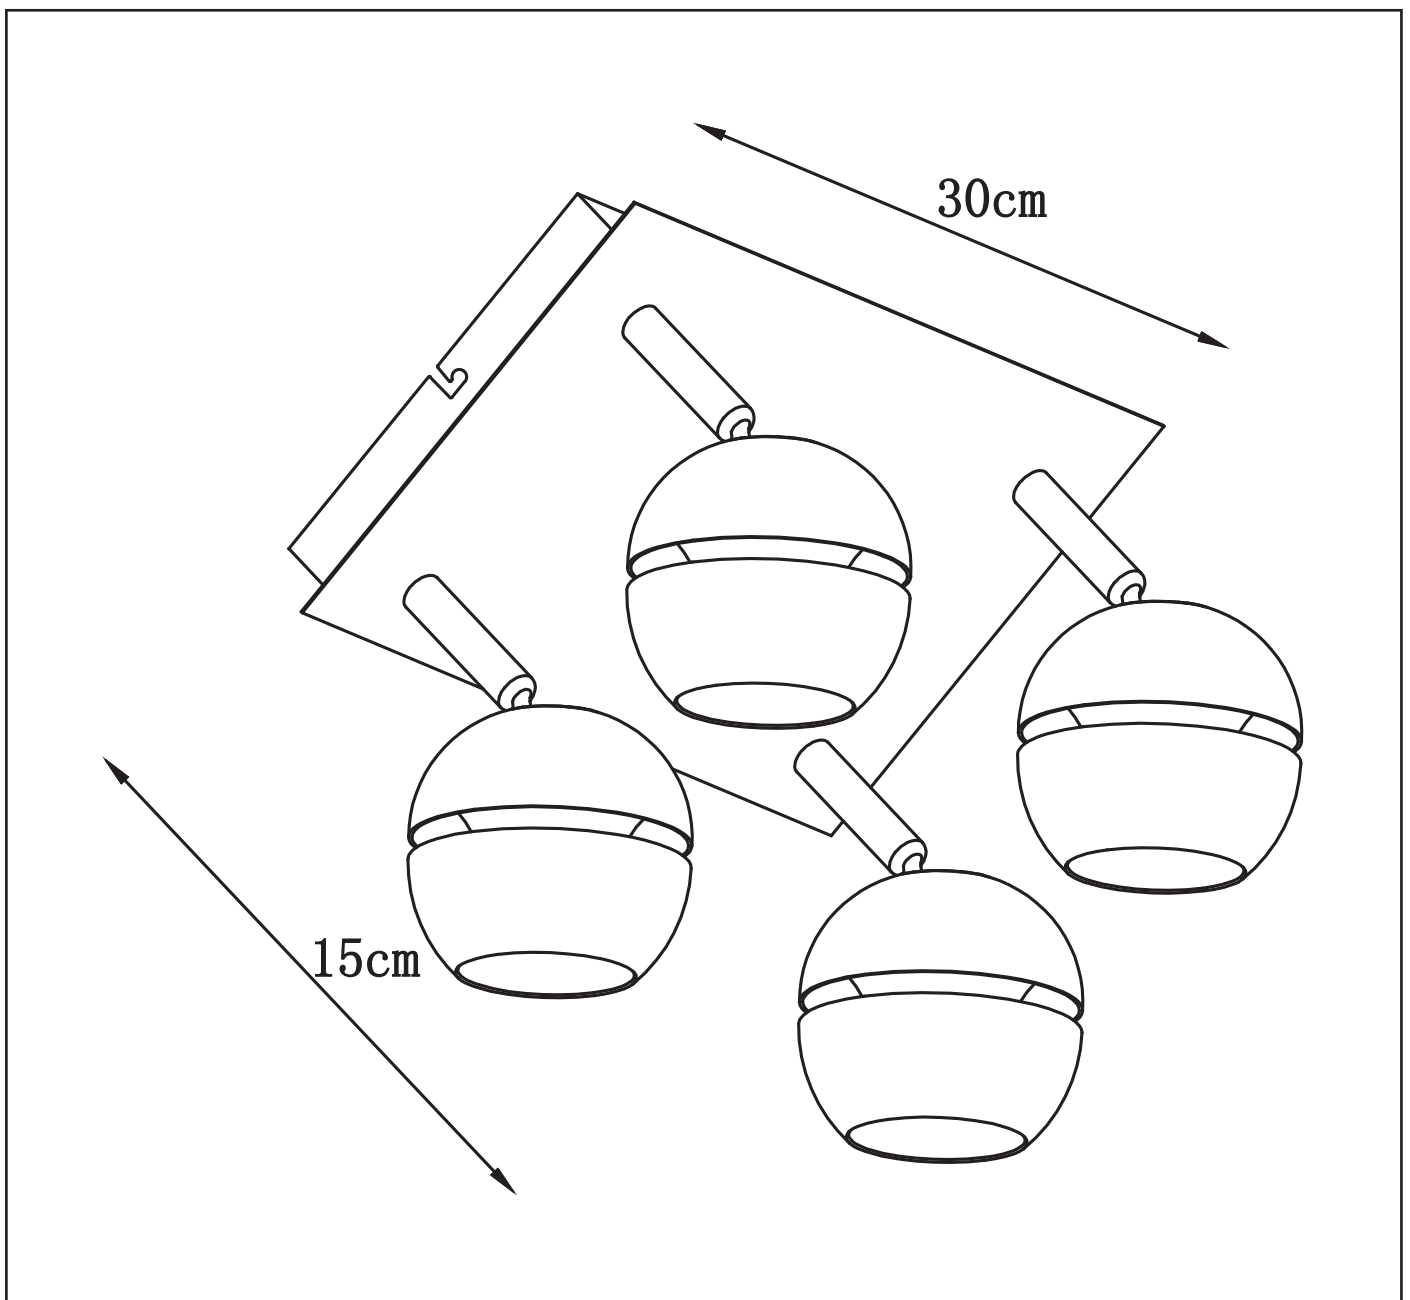

BINARI LED

Item number :77975/20/30

EAN code : 5411212770776